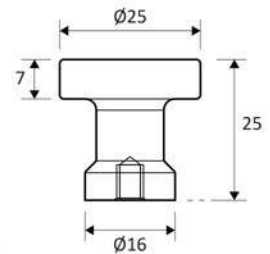

- Gold Mirror
- Gold Doff
- Black