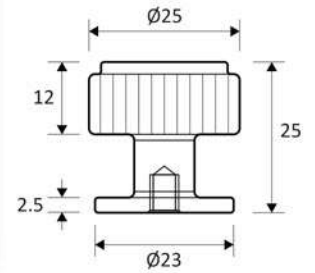

- Gold Mirror
- Gold Doff
- Black