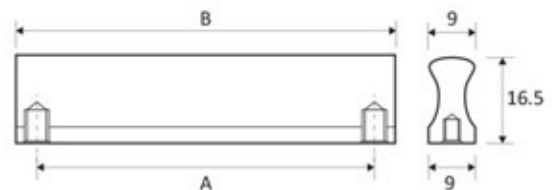

TPA-10

Material: Aluminium

Finish : Anodize