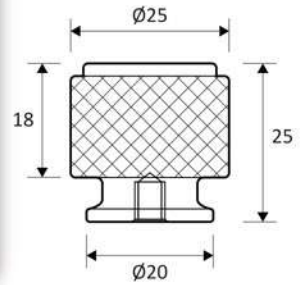

- Gold Mirror
- Gold Doff
- Black