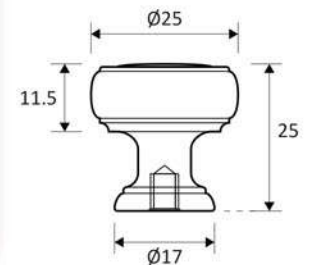

- Gold Mirror
- Gold Doff
- Black