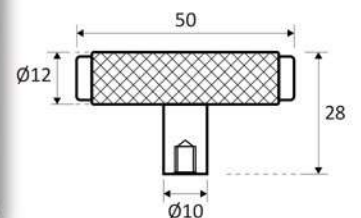

- Gold Mirror
- Gold Doff
- Black