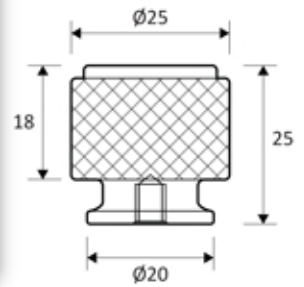

TK-87

Material: Aluminium

- Gold Mirror
- Black

LENAGA

TKL-71

Material: Zinc Alloy & Stainless

- SS
- Black

LENAGA

TKL-72

Material: Zinc Alloy & Stainless

- SS
- Black