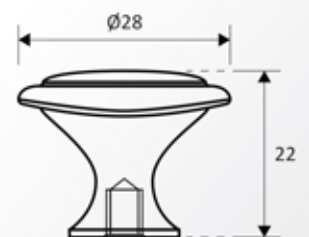

TK-87

Material: Aluminium

- Gold Mirror
- Black

LENAGA

TKL-71

Material: Zinc Alloy & Stainless

- SS
- Black

LENAGA

TKL-72

Material: Zinc Alloy & Stainless

- SS
- Black