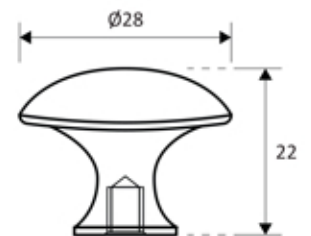

TK-87

Material: Aluminium

- Gold Mirror
- Black

LENAGA

TKL-71

Material: Zinc Alloy & Stainless

- SS
- Black

LENAGA

TKL-72

Material: Zinc Alloy & Stainless

- SS
- Black