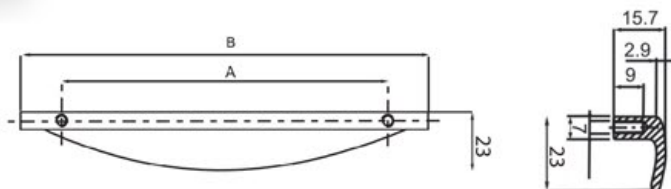

TA-24

Material : Aluminium
Finish : Anodize