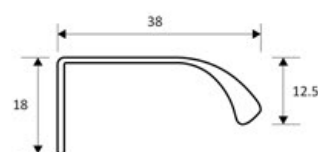

TA-25

Material : Aluminium
Finish : ● Gold Mirror