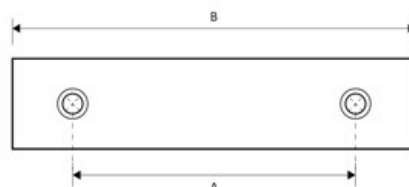

TA-22

Material : Aluminium

Finish : ● Anodize ● Gold
● Black