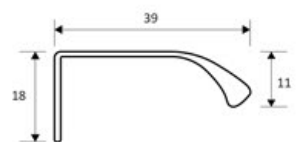

TA-22

Material : Aluminium

Finish : ● Anodize ● Gold
● Black