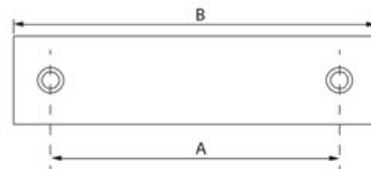

TA-21

Material : Aluminium

Finish : ● Anodize ● Gold
● Black