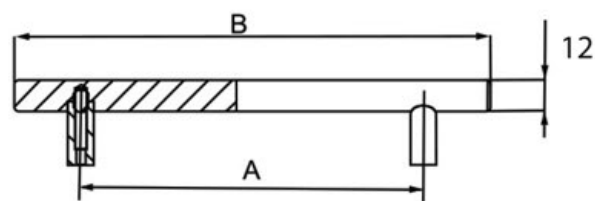

Finish : ● Black

● Gold

● Brush Nickel

Total Panjang B : 96 | 128 | 156 | 188 | 240 | 304 | 464

Jarak Lubang A : 64 | 96 | 96 | 128 | 160 | 224 | 384

TPS-12

Material : Steel

Finish : ● Brush Nickel