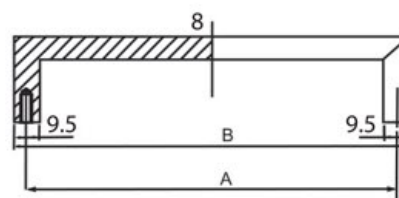

TA-45

Material : Aluminium
Finish : Anodize, Brush Nickel, Chrome