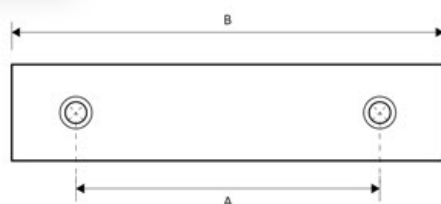

TA-25

Material : Aluminium
Finish : ● Gold Mirror