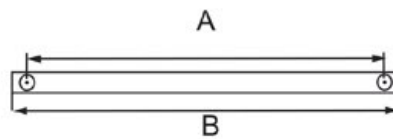

TPA-20

Material : Aluminium

Finish : ● Black ● Anodize
● Gold