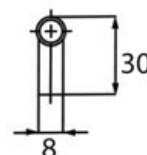

TPS-10

Material : Steel

Finish : ● Black

● Gold

● Brush Nickel

Total Panjang B : 96 | 128 | 156 | 188 | 240 | 304 | 464

Jarak Lubang A : 64 | 96 | 96 | 128 | 160 | 224 | 384

TPS-12

Material : Steel

Finish : ● Brush Nickel

Total Panjang B : 96 | 128 | 156 | 188 | 240 | 304 | 400 | 464

Jarak Lubang A : 64 | 96 | 96 | 128 | 160 | 224 | 320 | 384