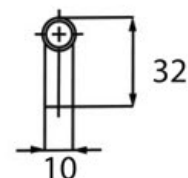

Finish : ● Black

● Gold

● Brush Nickel

Total Panjang B : 96 | 128 | 156 | 188 | 240 | 304 | 464

Jarak Lubang A : 64 | 96 | 96 | 128 | 160 | 224 | 384

TPS-12

Material : Steel

Finish : ● Brush Nickel