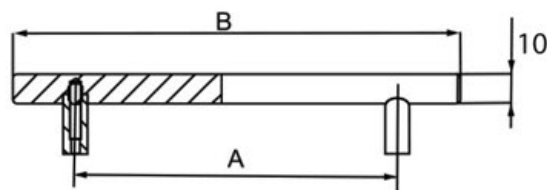

TPS-10

Material : Steel

Finish : ● Black

● Gold

● Brush Nickel

Total Panjang B : 96 | 128 | 156 | 188 | 240 | 304 | 464

Jarak Lubang A : 64 | 96 | 96 | 128 | 160 | 224 | 384

TPS-12

Material : Steel

Finish : ● Brush Nickel

Total Panjang B : 96 | 128 | 156 | 188 | 240 | 304 | 400 | 464

Jarak Lubang A : 64 | 96 | 96 | 128 | 160 | 224 | 320 | 384