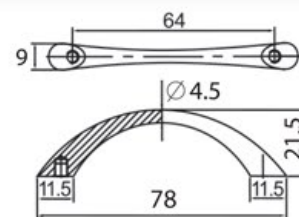

TH-211

Material : Zinc Alloy
Finish : Chrome, Gold Plated

Jarak Lubang A : 64 | 96