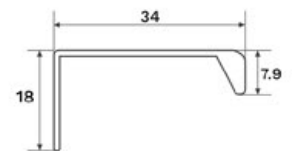

TA-21

Material : Aluminium

Finish : ● Anodize ● Gold
● Black