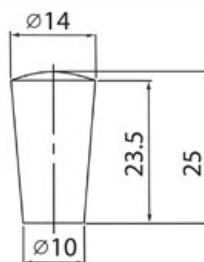

THC-340

Material : Zinc Alloy
Finish : ● Brush Nickel