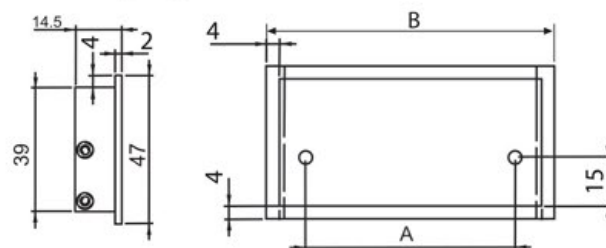

TPA-39

Material : Aluminium
Finish : ● Black ● Anodize ● Gold