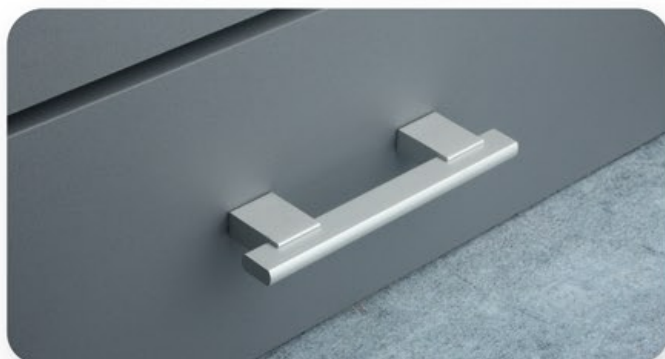

TA-24

Material : Aluminium
Finish : Anodize